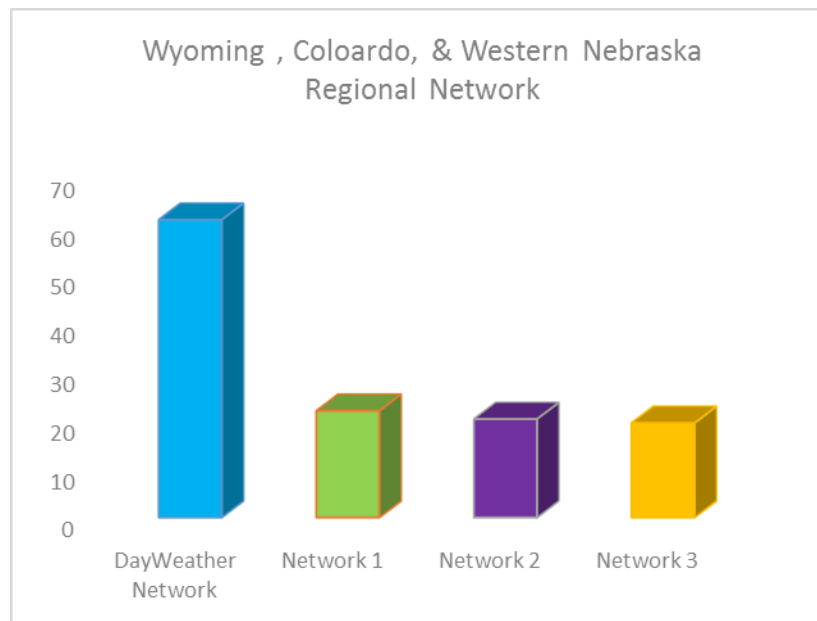

DayWeather Radio Network provides LOCAL weather forecasts to 80 affiliates in 40 markets and 4 states in the Rocky Mountain High Plains Region. Each weather program is customized for the local weather conditions for each affiliate location. Our meteorologists combine their analysis of multiple computer models with their experience and knowledge of the region's volatile weather patterns. Advertiser's messages are imbedded into LOCAL weather forecast programs delivered to each affiliate location 2-3 times daily. This unique capability allows advertisers to "cherry pick" only the affiliate locations they require instead of having to buy the total network.

According to the 2015 Ag Media Research biennial survey, DayWeather is the number one rated regional network in the states of Wyoming, Colorado and western Nebraska. This rating confirms the high value placed on the accuracy and dependability of these Local Ag information oriented weather forecast programs.