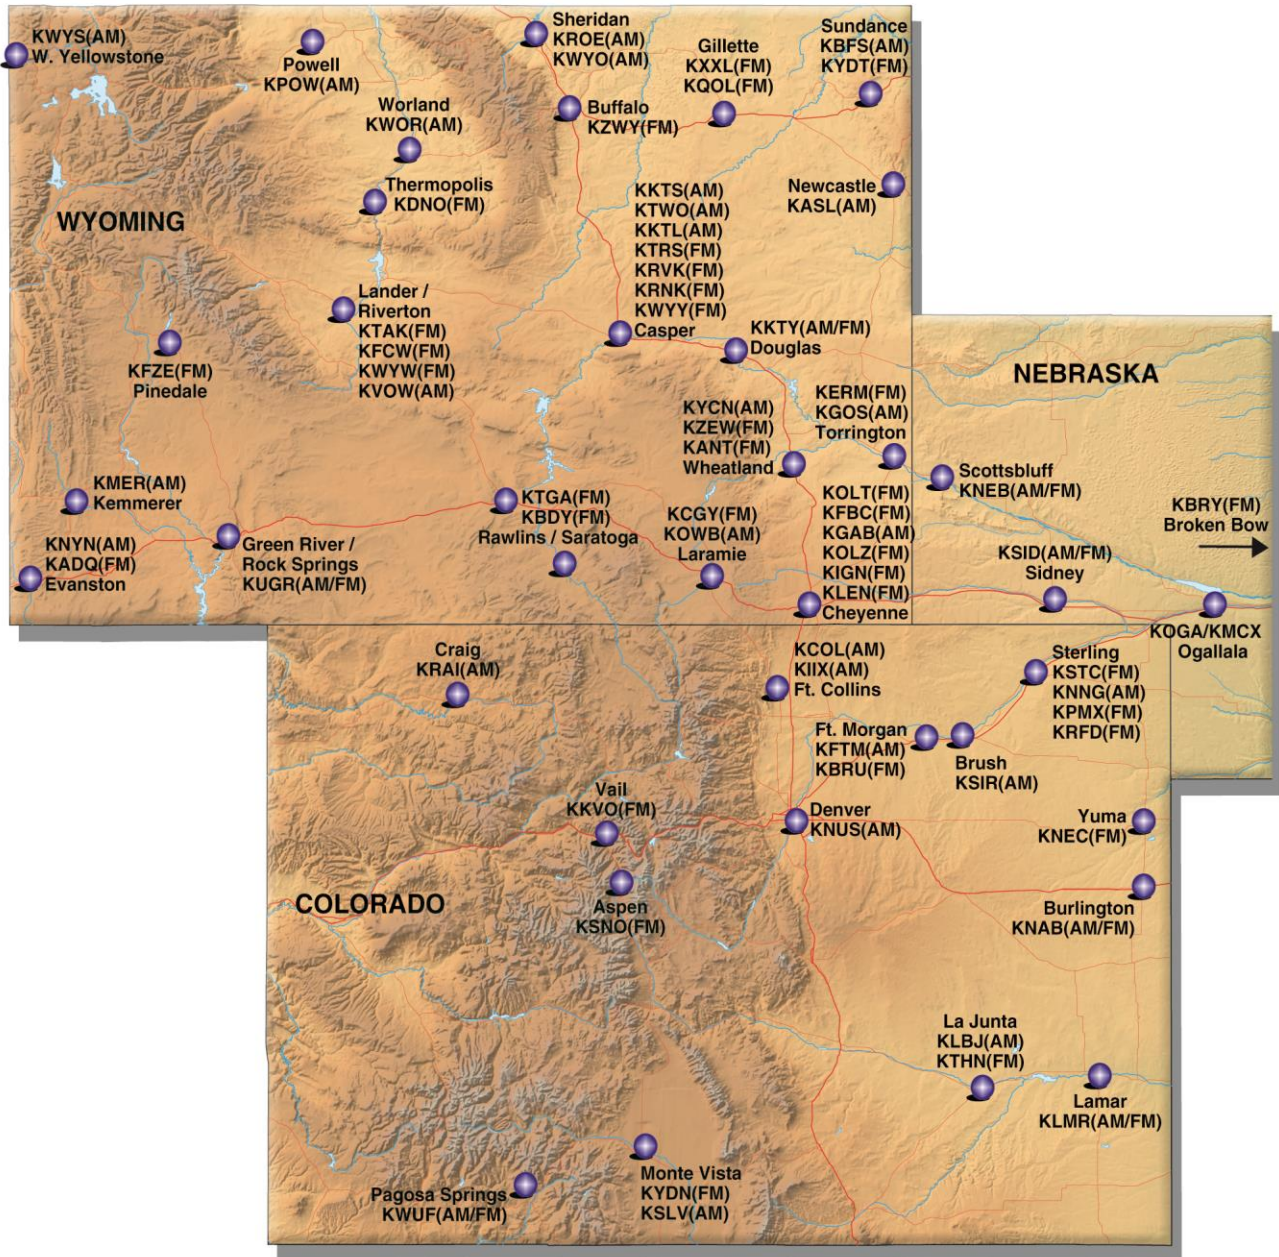

The DayWeather Radio Network covers four states in the Rocky Mountains and High Plains on 80 affiliated radio stations in 40 media markets.